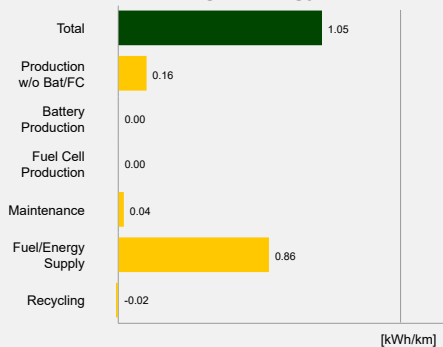

FIAT Doblo

Combi 1.5 BlueHDi diesel FWD manual

Vehicle Specifications

Green NCAP Publication Date	6 2024
Fuel	Diesel B7
Mass	1,575
System Power/Torque	96 kW/300 Nm
Emissions Class	Euro 6d AQ
Declared Battery Capacity (gross)	n.a.
Declared Electric Energy Consumption (WLTP)	n.a.
Average Best Worst Measured Electric Energy Consumption (Green NCAP Tests)	n.a.
Declared Fuel Consumption (WLTP)	6.3 l/100 km
Average Best Worst Measured Fuel Consumption (Green NCAP Tests)	7.1 5.8 8.5 l/100 km

Process Chain - Diesel Powertrain

Default Assessment Parameters

Country Electricity Mix	EU Average	Annual Kilometers	15,000 km
Vehicle Battery Lifetime	16 years	Slow Quick Charging	n.a.

Greenhouse Gas (GHG) Emissions

Estimated Average GHG Emissions

GHG Emission Contributions

Total GHG Emissions

Primary Energy Demand

Estimated Average Energy Demand

Energy Demand Contributions

Energy Source