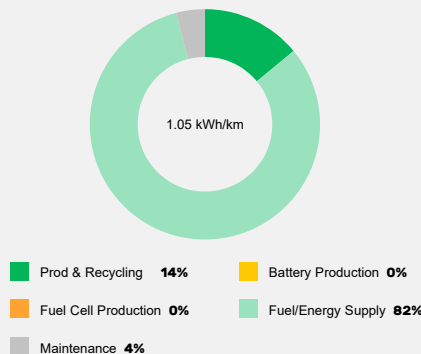

FIAT Doblo

Combi 1.5 BlueHDi diesel FWD manual

Vehicle Specifications

Green NCAP Publication Date	6 2024
Fuel	Diesel B7
Mass	1,575
System Power/Torque	96 kW/300 Nm
Emissions Class	Euro 6d AQ
Declared Battery Capacity (gross)	n.a.
Declared Electric Energy Consumption (WLTP)	n.a.
Average Best Worst Measured Electric Energy Consumption (Green NCAP Tests)	n.a.
Declared Fuel Consumption (WLTP)	6.3 l/100 km
Average Best Worst Measured Fuel Consumption (Green NCAP Tests)	7.1 5.8 8.5 l/100 km

Process Chain - Diesel Powertrain

Default Assessment Parameters

Country Electricity Mix	EU Average	Annual Kilometers	15,000 km
Vehicle Battery Lifetime	16 years	Slow Quick Charging	n.a.

Greenhouse Gas (GHG) Emissions

Estimated Average GHG Emissions

GHG Emission Contributions

Total GHG Emissions

Primary Energy Demand

Estimated Average Energy Demand

Energy Demand Contributions

Energy Source