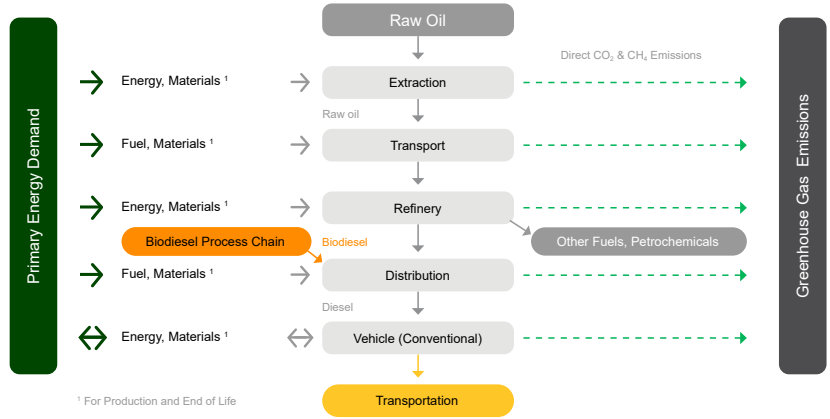

FIAT Doblo

Combi 1.5 BlueHDi diesel FWD manual

Vehicle Specifications

Green NCAP Publication Date	6 2024
Fuel	Diesel B7
Mass	1,575
System Power/Torque	96 kW/300 Nm
Emissions Class	Euro 6d AQ
Declared Battery Capacity (gross)	n.a.
Declared Electric Energy Consumption (WLTP)	n.a.
Average Best Worst Measured Electric Energy Consumption (Green NCAP Tests)	n.a.
Declared Fuel Consumption (WLTP)	6.3 l/100 km
Average Best Worst Measured Fuel Consumption (Green NCAP Tests)	7.1 5.8 8.5 l/100 km

Process Chain - Diesel Powertrain

Default Assessment Parameters

Country Electricity Mix	EU Average	Annual Kilometers	15,000 km
Vehicle Battery Lifetime	16 years	Slow Quick Charging	n.a.

Greenhouse Gas (GHG) Emissions