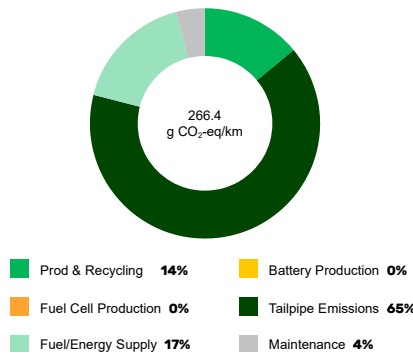

GHG Emission Contributions