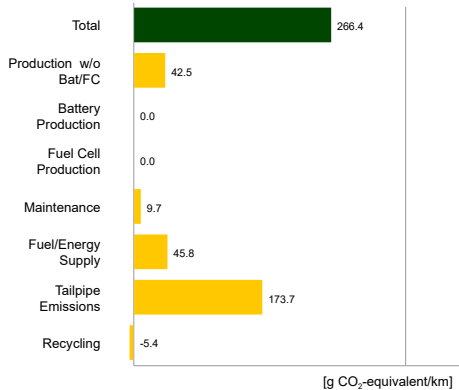

Greenhouse Gas (GHG) Emissions

Estimated Average GHG Emissions