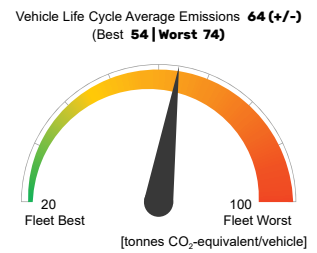

Total GHG Emissions